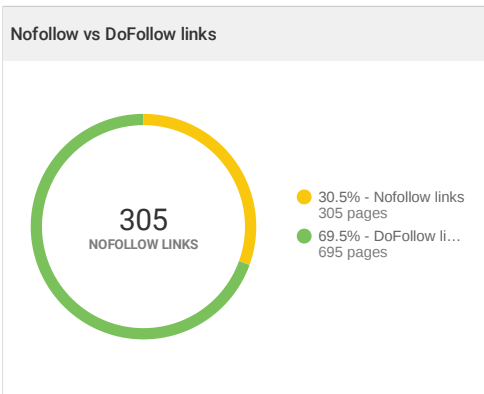

✔ Your website have Redirect homepage to HTTPS

✔ There are no 302 Redirects on your site

Competitor Traffic for www.emailtray.com

This report compares your website's traffic with that of competitors.

This report is provided by Traffic Analysis

My Backlinks Summary for www.emailtray.com

Top 5 Link Texts

Link text	Backlinks	Domain
smartphone penetration in ...	24	13
http://www.emailtray.com/	25	6
https://www.emailtray.com/...	30	1
emailtray	114	73
411143. emailtray.com	345	167