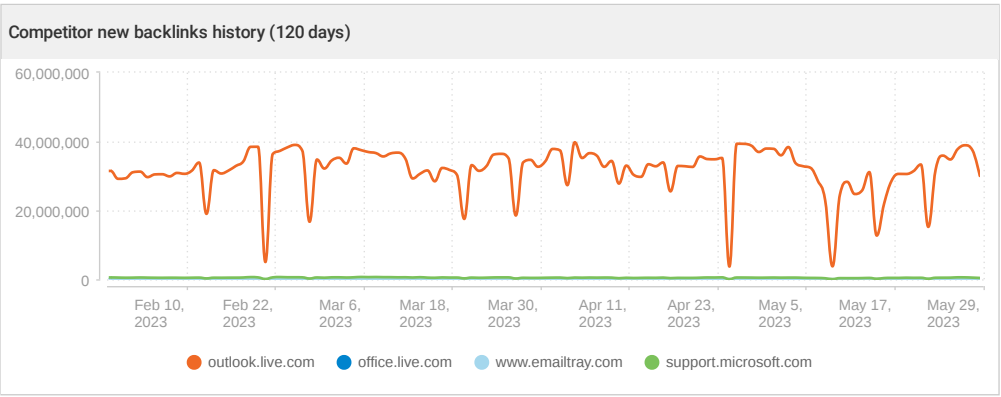

LEGEND: - Not found   ▲ Positive change   ▼ Negative change