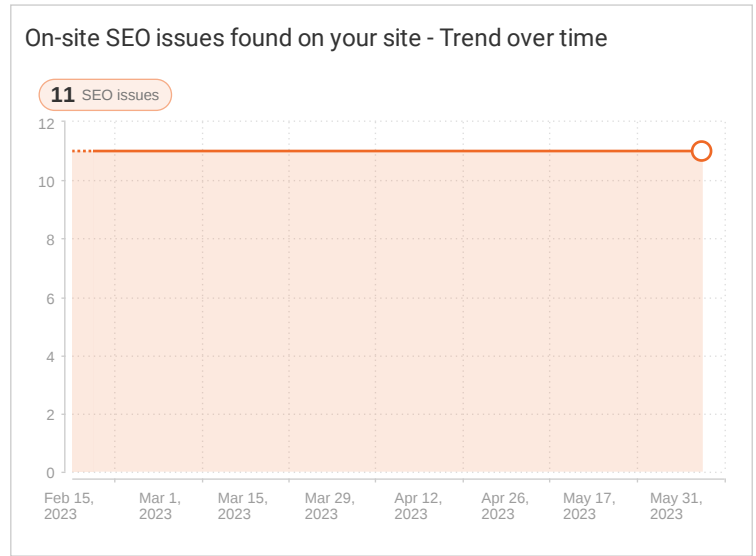

No AMP

Accelerated Mobile Pages check-up

5 Worst Pages by Mobile Speed Score

Landing page	Mobile Speed Score
/download-email-client.html	90 ▲ 1
/	91 ▲ 3

LEGEND: + Added n/r Not ranked - Not found ▲ Positive change ▼ Negative change

On-Site Issues Overview for www.emailtray.com

This report lists on-site SEO issues and pages on which the issues were found.

Site optimization 35%	Analyzed pages 15	On-site issues 11	Pages in Google index 173 ▼ 34
Sitemap age 13 months	Domain age 13 years		