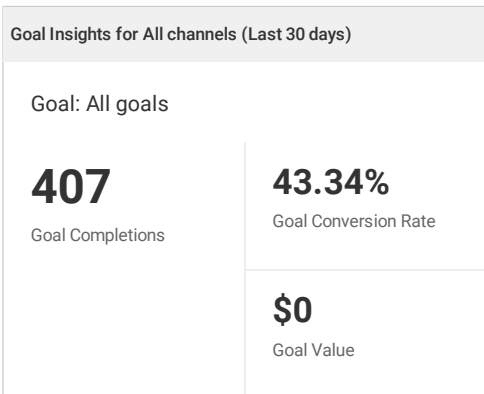

Google Analytics Summary for www.emailtray.com

Top 5 Cities by Sessions (Last 30 days)

City	Sessions	% Sessions
Montreal	16	2%
Lagos	13	2%
Johannesburg	10	1%
New York	10	1%
Columbus	9	1%