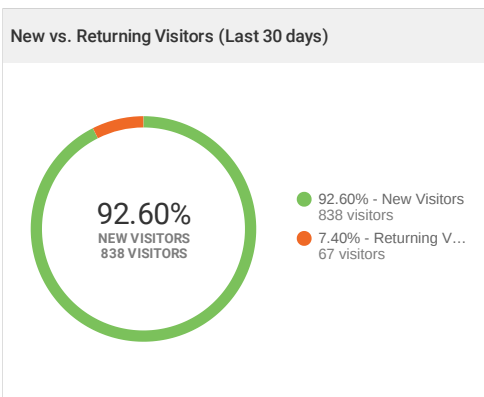

Competitor Social Citations

Social network	www.emailtray.com	support.microsoft.com	office.live.com	outlook.live.com
Facebook	197 ▼ 28	23.4K ▲ 11.7K	386K ▲ 228	1.9M ▲ 4.4K
Pinterest	-	41	-	1.2M ▲ 2
Home page mentions, total	197	23.5K	386K	3.2M

Business Location Insights

Google My Business is essential for Local SEO as it enables your business listing to appear in local search results for queries specific to your products or services.

Pages / Session by Source (Last 30 days)

LEGEND: - Not found ▲ Positive change ▼ Negative change

Google Analytics Summary for www.emailtray.com

Top 5 Cities by Sessions (Last 30 days)

City	Sessions	% Sessions
Montreal	16	2%
Lagos	13	2%
Johannesburg	10	1%
New York	10	1%
Columbus	9	1%