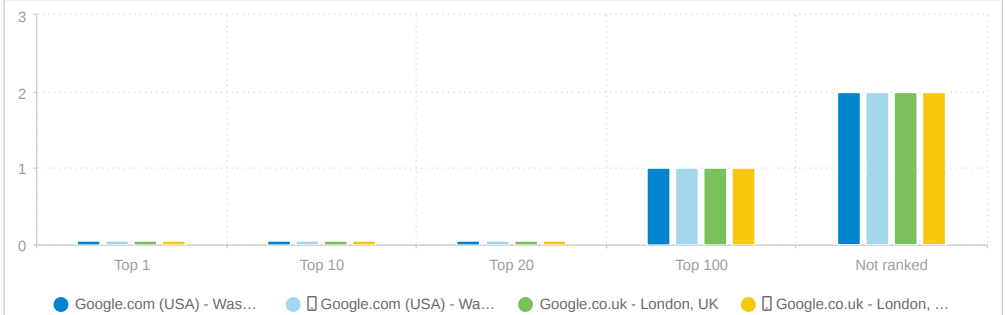

Average Ranking Position

81

Google.com (USA) - W...

82

Google.com (USA) - ...

Ranking Distribution by SEs

Top 5 Keywords by Rankings

Keyword	Global monthly searches	Google.com (USA) - Washingto...	Google.com (USA) - Washington,
best free email client for win...	720	40 ▲ 1	43 ▲ 2

Top 5 Dangerous Competitors

Domain	Visibility score (out of 100)	Ranked keywords in search results	Average Ranking Position
outlook.live.com	93 ▼ 1	2 ▼ 1	66 ▼ 5
getmailbird.com	89 ▼ 9	3	6 ▼ 2
windowsreport.com	85 ▲ 1	3	18 ▲ 1
support.microsoft.com	84 ▼ 1	2	66 ▼ 19
getmailspring.com	79 ▲ 2	3 ▲ 1	40 ▲ 8

Traffic Analysis

Website traffic (or the number of visitors to your website) is important because the number of visitors equals the number of opportunities you have to add new customers.

Sessions by Device (Last 30 days)