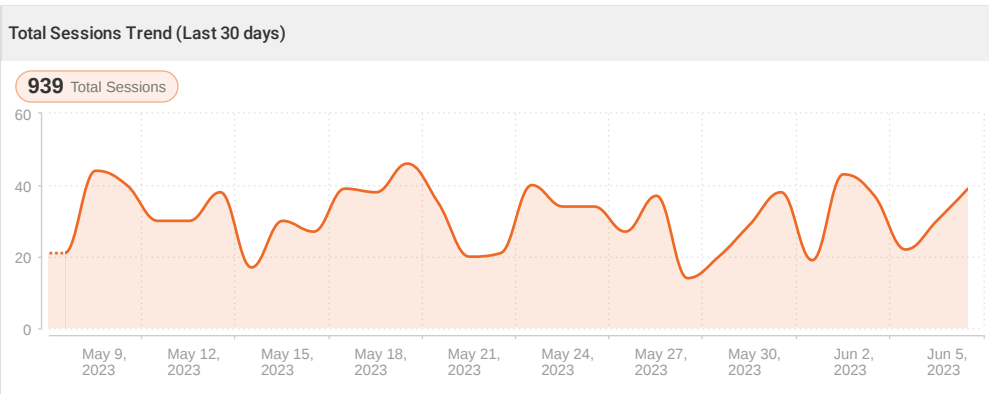

Speed Score
(home page)

98%

Goal Conversion Rate

43.34% ▼ 0.15%

Facebook Activity

230 ▲ 45

Website Rankings

Your site position on search engine result pages greatly influences your site traffic. The better the position, the more traffic your site may expect.

Average Ranking Position

81

Google.com (USA) - W...

82

Google.com (USA) - ...

Ranking Distribution by SEs

Top 5 Keywords by Rankings

Keyword	Global monthly searches	Google.com (USA) - Washingto...	Google.com (USA) - Washington,
best free email client for win...	720	40 ▲ 1	43 ▲ 2

Top 5 Dangerous Competitors

Domain	Visibility score (out of 100)	Ranked keywords in search results	Average Ranking Position
outlook.live.com	93 ▼ 1	2 ▼ 1	66 ▼ 5
getmailbird.com	89 ▼ 9	3	6 ▼ 2
windowsreport.com	85 ▲ 1	3	18 ▲ 1
support.microsoft.com	84 ▼ 1	2	66 ▼ 19
getmailspring.com	79 ▲ 2	3 ▲ 1	40 ▲ 8

Traffic Analysis

Website traffic (or the number of visitors to your website) is important because the number of visitors equals the number of opportunities you have to add new customers.

Sessions by Device (Last 30 days)