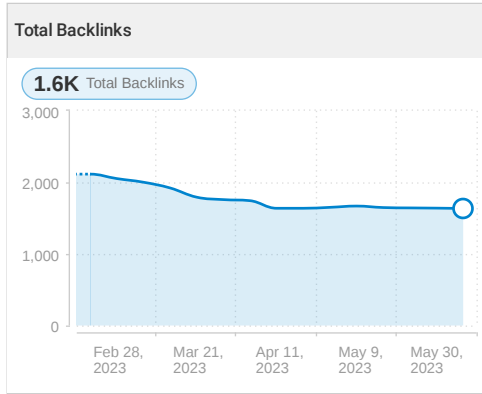

The number of backlinks pointing to your site shows Google how popular it is on the web. A large number of quality backlinks is a signal to rank your website higher. Low-quality (toxic) backlinks can have a negative impact on your site rankings or even provoke search engines to ban your pages.