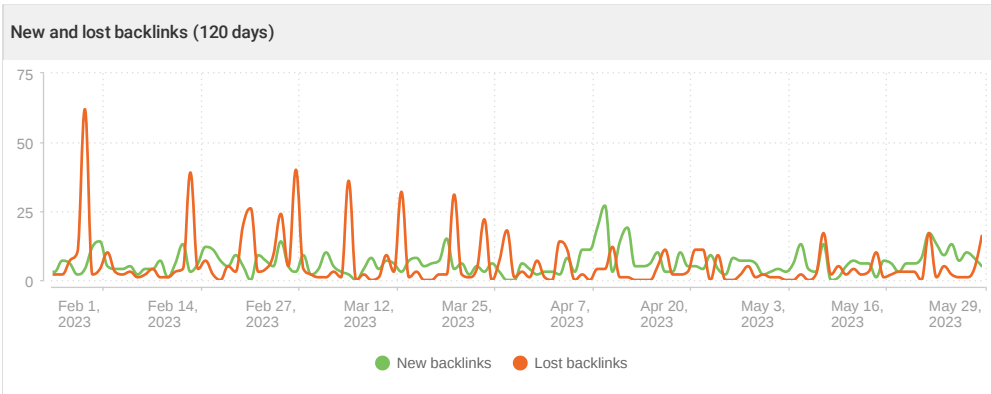

My Backlinks Summary for www.emailtray.com

Top 5 Link Texts

Link text	Backlinks	Domain
smartphone penetration in ...	24	13
http://www.emailtray.com/	25	6
https://www.emailtray.com/...	30	1
emailtray	114	73
411143. emailtray.com	345	167