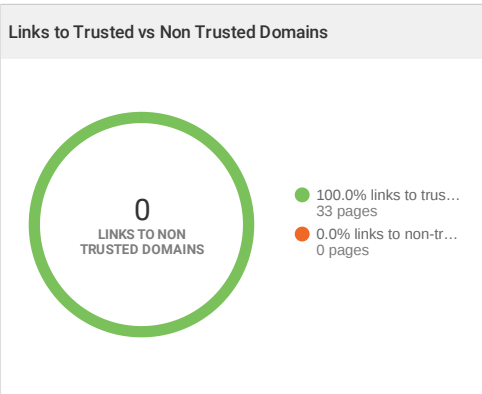

SEO Issues

35%
Site optimization

11
issues found

8
pages with issues

15
total pages analysed

Technical Issues

<p>3 Unique broken links</p>	<p>2 Page Not Found Issues</p>	<p>✓ No Server Issues</p>	<p>2 Links with a 301 Redirect</p>
	<p>✓ No Broken Images</p>	<p>✓ No Page Access Issues</p>	<p>✓ There are no 302 Redirects on your ...</p>
<p>2 Pages with errors</p>	<p>1 Broken Javascript files</p>	<p>✓ No Mixed Content Issues</p>	
	<p>✓ No Broken CSS files</p>	<p>1 Redirect chains</p>	
	<p>✓ No Broken links in CSS styles</p>	<p>✓ No Redirect loops</p>	

Mobile optimization

Page: <https://www.emailtray.com/>

91%
Mobile Speed Score

3 mobile usability issues found
Mobile usability

No flash content
Flash content on the page

No AMP
Accelerated Mobile Pages check-up

Pages in Google Index

Domains linked to, with the lowest Domain Trust Flow

Domain	Domain Trust Flow	Domain Citation Flow
findmysoft.com	41	44
about.com	67	56
cnet.com	85	77
google.com	99	100

Backlinks Profile