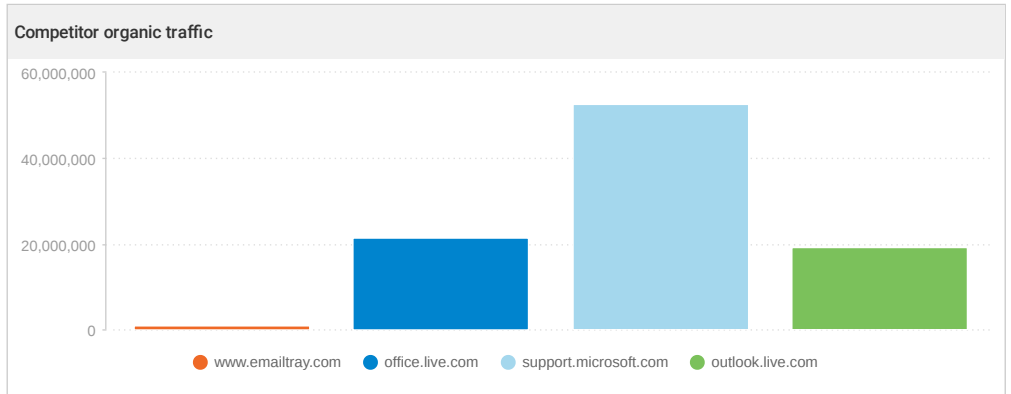

Goal Insights for All channels (Last 30 days)

Goal: All goals

407
Goal Completions

43.34%
Goal Conversion Rate

$0
Goal Value