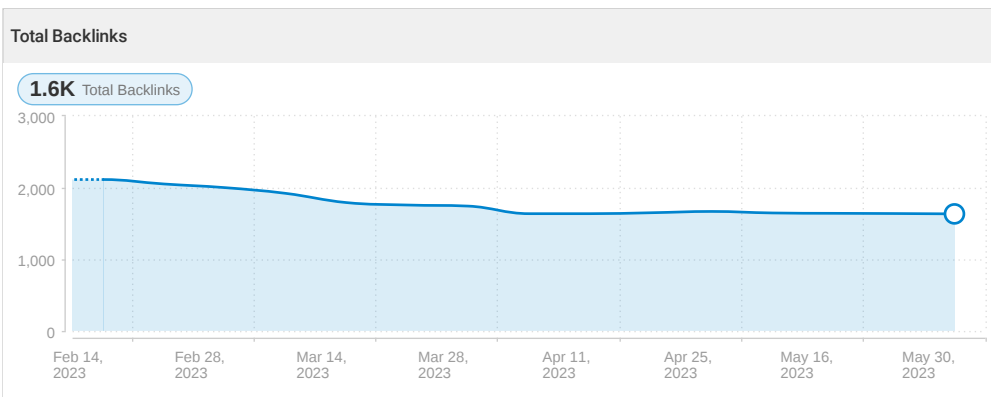

My Backlinks Summary for www.emailtray.com

Top 5 Link Texts

Link text	Backlinks	Domain
smartphone penetration in ...	24	13
http://www.emailtray.com/	25	6
https://www.emailtray.com/...	30	1
emailtray	114	73
411143. emailtray.com	345	167