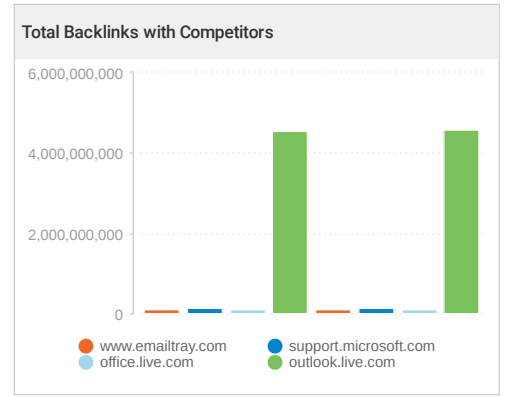

LEGEND: - Not found   ▲ Positive change   ▼ Negative change