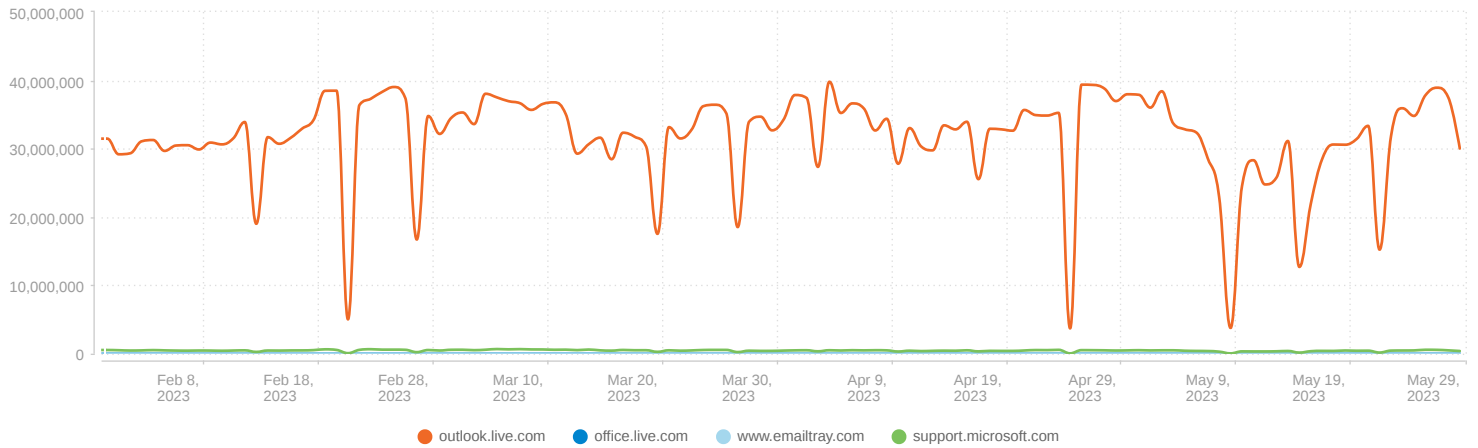

Competitor Link Profile for www.emailtray.com

This report compares the backlink metrics of your site with those of your competitors.

Competitor new backlinks

The graph shows the number of new backlinks found between Jan 31, 2023 - May 29, 2023

Parameter	www.emailtray.com	support.microsoft.com	office.live.com	outlook.live.com
Total backlinks	1,635 ▼ 5	132,126,229 ▼ 1.5M	754,172 ▼ 30.3K	4,577,933,024 ▲ 33.1M
Linking domains	504 ▲ 24	893,568 ▼ 1.7K	6,495 ▼ 199	234,787 ▲ 1.9K
Domain Trust Flow	26	86	35	79
Domain Citation Flow	33 ▲ 1	79 ▲ 1	43	60
Moz Page Authority	48	84	70	77
Moz Domain Authority	39	99	95	95
Domain Primary Topic	News/Weather	Computers/Companies	Business/News and Media	Computers/Internet
Primary Topical Trust Flow	25	72	33	70
Linking subnets	267	122,211	3,323	51,465
Linking IP addresses	299	308,534	5,065	119,307