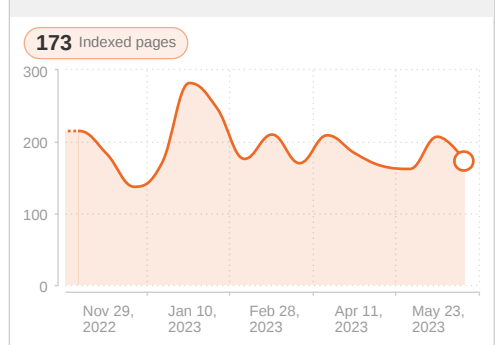

Pages in Google Index