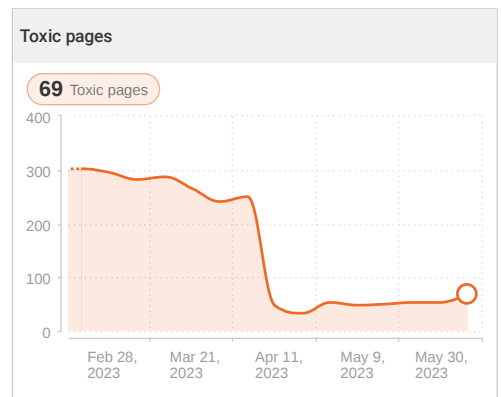

✔ Your website have Redirect homepage to HTTPS

✔ There are no 302 Redirects on your site

Competitor Traffic for www.emailtray.com

This report compares your website's traffic with that of competitors.

This report is provided by Traffic Analysis

My Backlinks Summary for www.emailtray.com

Top 5 Link Texts

Link text	Backlinks	Domain
smartphone penetration in ...	24	13
http://www.emailtray.com/	25	6
https://www.emailtray.com/...	30	1
emailtray	114	73
411143. emailtray.com	345	167