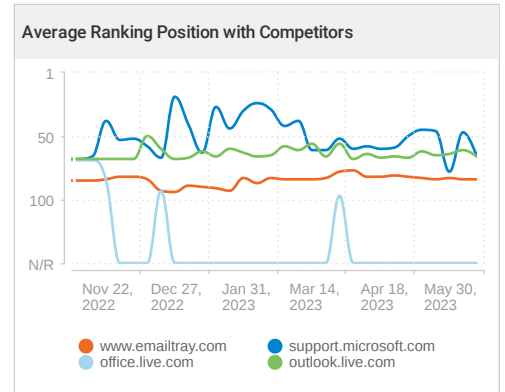

Speed Score
(home page)

98%

Goal Conversion Rate

43.34% ▼ 0.15%

Facebook Activity

230 ▲ 45

Website Rankings

Your site position on search engine result pages greatly influences your site traffic. The better the position, the more traffic your site may expect.

Average Ranking Position

81

Google.com (USA) - W...

82

Google.com (USA) - ...

Ranking Distribution by SEs

Top 5 Keywords by Rankings

Keyword	Global monthly searches	Google.com (USA) - Washingto...	Google.com (USA) - Washington,
best free email client for win...	720	40 ▲ 1	43 ▲ 2

Top 5 Dangerous Competitors

Domain	Visibility score (out of 100)	Ranked keywords in search results	Average Ranking Position
outlook.live.com	93 ▼ 1	2 ▼ 1	66 ▼ 5
getmailbird.com	89 ▼ 9	3	6 ▼ 2
windowsreport.com	85 ▲ 1	3	18 ▲ 1
support.microsoft.com	84 ▼ 1	2	66 ▼ 19
getmailspring.com	79 ▲ 2	3 ▲ 1	40 ▲ 8