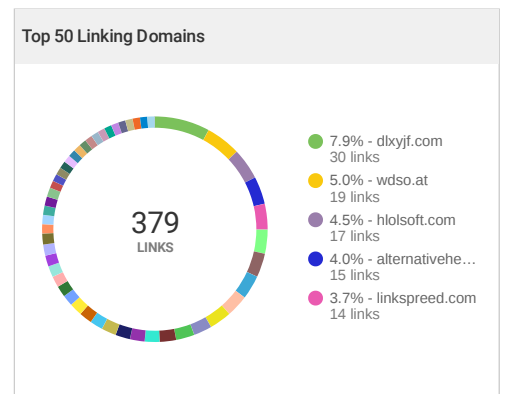

Top 5 Link Texts

Link text	Backlinks	Domain
smartphone penetration in ...	24	13
http://www.emailtray.com/	25	6
https://www.emailtray.com/...	30	1
emailtray	114	73
411143. emailtray.com	345	167