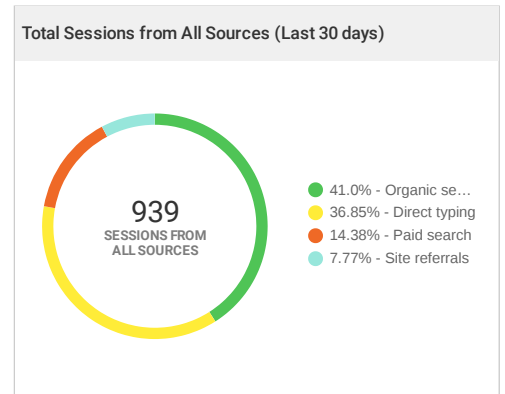

Speed Score
(home page)

98%

Goal Conversion Rate

43.34% ▼ 0.15%

Facebook Activity

230 ▲ 45

Website Rankings

Your site position on search engine result pages greatly influences your site traffic. The better the position, the more traffic your site may expect.

Average Ranking Position

81

Google.com (USA) - W...

82

Google.com (USA) - ...

Ranking Distribution by SEs

Top 5 Keywords by Rankings

Keyword	Global monthly searches	Google.com (USA) - Washingto...	Google.com (USA) - Washington,
best free email client for win...	720	40 ▲ 1	43 ▲ 2

Top 5 Dangerous Competitors

Domain	Visibility score (out of 100)	Ranked keywords in search results	Average Ranking Position
outlook.live.com	93 ▼ 1	2 ▼ 1	66 ▼ 5
getmailbird.com	89 ▼ 9	3	6 ▼ 2
windowsreport.com	85 ▲ 1	3	18 ▲ 1
support.microsoft.com	84 ▼ 1	2	66 ▼ 19
getmailspring.com	79 ▲ 2	3 ▲ 1	40 ▲ 8

Traffic Analysis

Website traffic (or the number of visitors to your website) is important because the number of visitors equals the number of opportunities you have to add new customers.

Sessions by Device (Last 30 days)