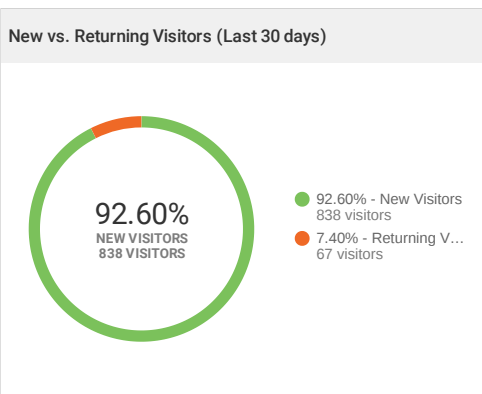

Speed Score
(home page)

98%

Goal Conversion Rate

43.34% ▼ 0.15%

Facebook Activity

230 ▲ 45

Website Rankings

Your site position on search engine result pages greatly influences your site traffic. The better the position, the more traffic your site may expect.

Average Ranking Position

81

Google.com (USA) - W...

82

Google.com (USA) - ...

Ranking Distribution by SEs

Top 5 Keywords by Rankings

Keyword	Global monthly searches	Google.com (USA) - Washingto...	Google.com (USA) - Washington,
best free email client for win...	720	40 ▲ 1	43 ▲ 2

Top 5 Dangerous Competitors

Domain	Visibility score (out of 100)	Ranked keywords in search results	Average Ranking Position
outlook.live.com	93 ▼ 1	2 ▼ 1	66 ▼ 5
getmailbird.com	89 ▼ 9	3	6 ▼ 2
windowsreport.com	85 ▲ 1	3	18 ▲ 1
support.microsoft.com	84 ▼ 1	2	66 ▼ 19
getmailspring.com	79 ▲ 2	3 ▲ 1	40 ▲ 8

Traffic Analysis

Website traffic (or the number of visitors to your website) is important because the number of visitors equals the number of opportunities you have to add new customers.

Sessions by Device (Last 30 days)