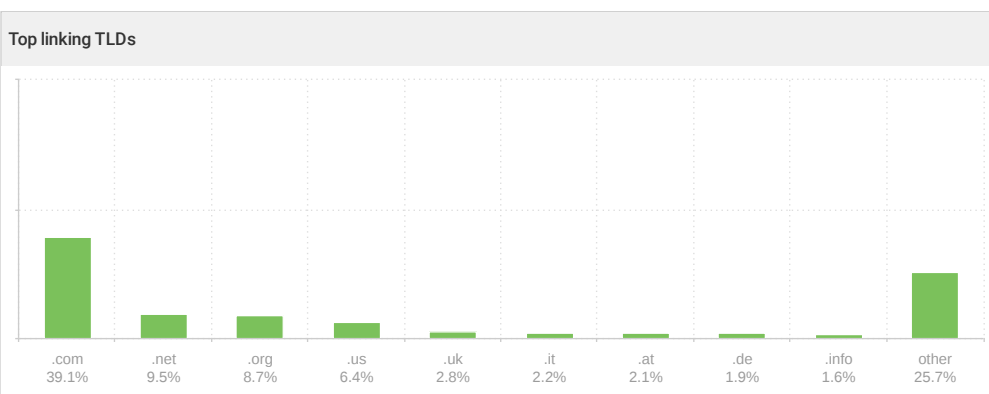

Top 5 Link Texts

Link text	Backlinks	Domain
smartphone penetration in ...	24	13
http://www.emailtray.com/	25	6
https://www.emailtray.com/...	30	1
emailtray	114	73
411143. emailtray.com	345	167