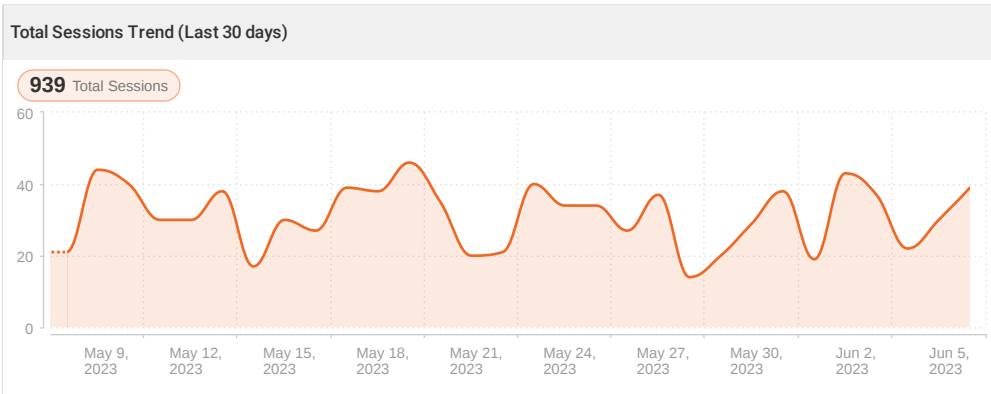

Business Location Insights

Google My Business is essential for Local SEO as it enables your business listing to appear in local search results for queries specific to your products or services.

Pages / Session by Source (Last 30 days)

LEGEND: - Not found ▲ Positive change ▼ Negative change

Google Analytics Summary for www.emailtray.com

Top 5 Cities by Sessions (Last 30 days)

City	Sessions	% Sessions
Montreal	16	2%
Lagos	13	2%
Johannesburg	10	1%
New York	10	1%
Columbus	9	1%