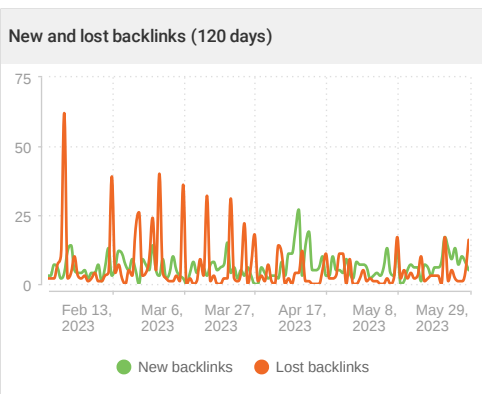

The number of backlinks pointing to your site shows Google how popular it is on the web. A large number of quality backlinks is a signal to rank your website higher. Low-quality (toxic) backlinks can have a negative impact on your site rankings or even provoke search engines to ban your pages.