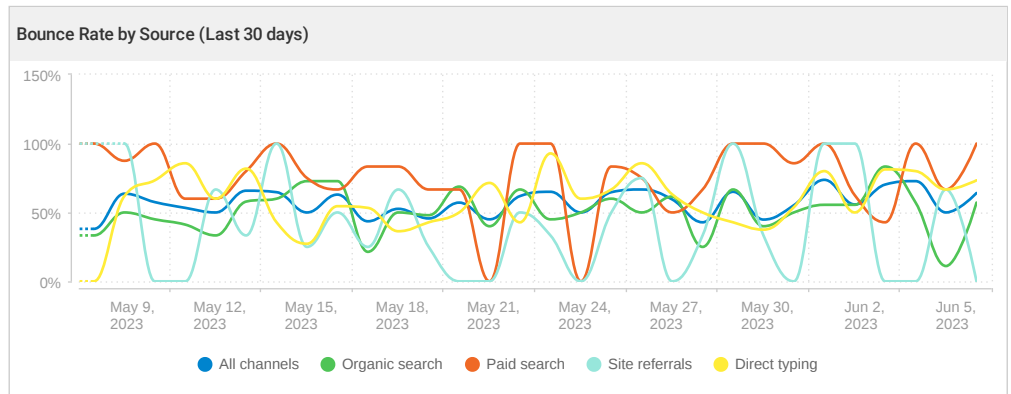

Business Location Insights

Google My Business is essential for Local SEO as it enables your business listing to appear in local search results for queries specific to your products or services.

Pages / Session by Source (Last 30 days)

LEGEND: - Not found ▲ Positive change ▼ Negative change

Google Analytics Summary for www.emailtray.com

Top 5 Cities by Sessions (Last 30 days)

City	Sessions	% Sessions
Montreal	16	2%
Lagos	13	2%
Johannesburg	10	1%
New York	10	1%
Columbus	9	1%

Detailed for www.emailtray.com

This report gives a detailed overview of the keywords' position on specific search engines (SEs) tied to the corresponding web pages of your site.

Applied Filters

✓ Compared with: the previous results (May 23, 2023)