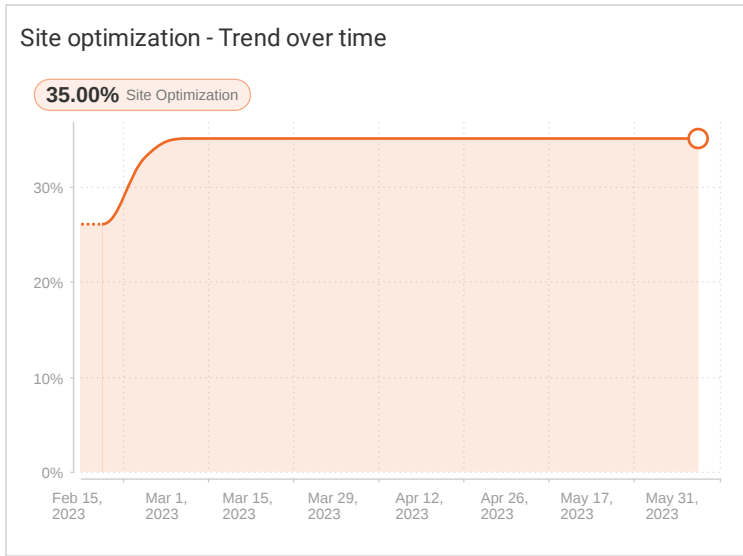

On-Site Issues Overview for www.emailtray.com

This report lists on-site SEO issues and pages on which the issues were found.

Site optimization 35%	Analyzed pages 15	On-site issues 11	Pages in Google index 173 ▼ 34
Sitemap age 13 months	Domain age 13 years		

ⓘ Consider fixing

Optimization opportunities that will help you improve your site performance on the web.

- ⓘ Shorten Title tag (1 page)
- ⓘ Add more text in the Title tag (6 pages)
- ⓘ Add a Description tag (1 page)
- ⓘ Shorten Description tag (1 page)
- ⓘ Add more text in the Description tag (1 page)
- ⓘ Add an H1 heading (1 page)

✔ Passed rules

- ✔ There is no multiple homepage issue