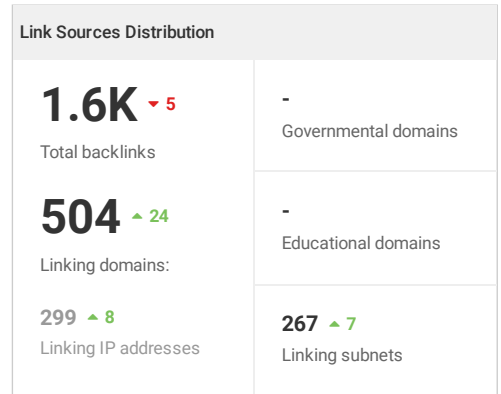

✔ Your website have Redirect homepage to HTTPS

✔ There are no 302 Redirects on your site

Competitor Traffic for www.emailtray.com

This report compares your website's traffic with that of competitors.

This report is provided by Traffic Analysis

My Backlinks Summary for www.emailtray.com

Top 5 Link Texts

Link text	Backlinks	Domain
smartphone penetration in ...	24	13
http://www.emailtray.com/	25	6
https://www.emailtray.com/...	30	1
emailtray	114	73
411143. emailtray.com	345	167