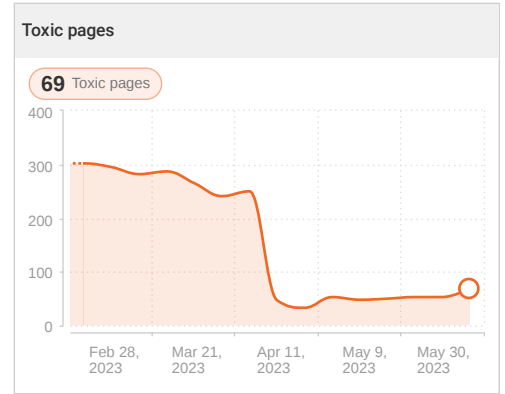

Pages in Google Index

Domains linked to, with the lowest Domain Trust Flow

Domain	Domain Trust Flow	Domain Citation Flow
findmysoft.com	41	44
about.com	67	56
cnet.com	85	77
google.com	99	100

Backlinks Profile

The number of backlinks pointing to your site shows Google how popular it is on the web. A large number of quality backlinks is a signal to rank your website higher. Low-quality (toxic) backlinks can have a negative impact on your site rankings or even provoke search engines to ban your pages.