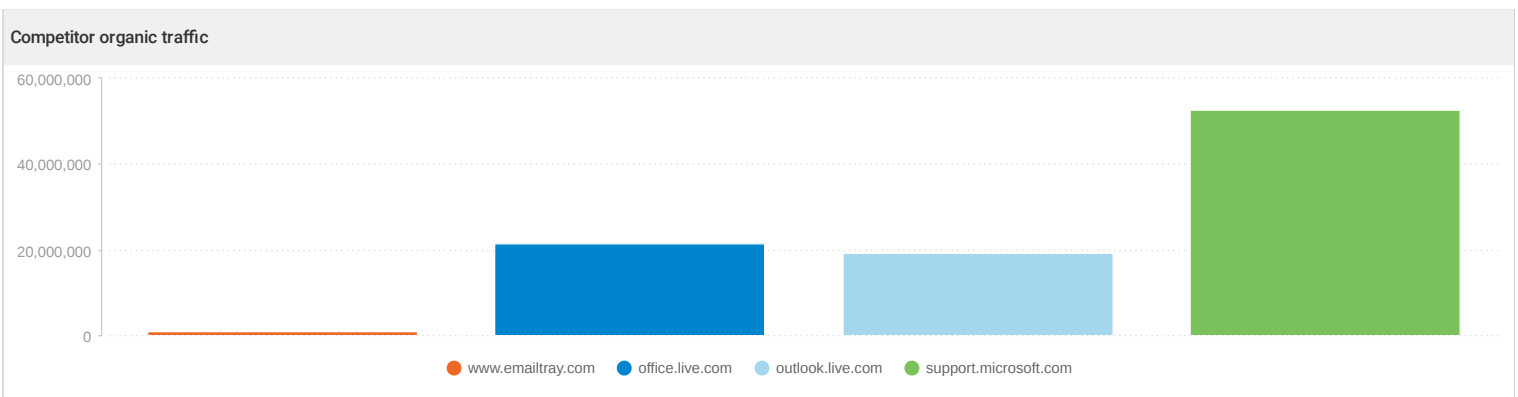

Business Location Insights

Google My Business is essential for Local SEO as it enables your business listing to appear in local search results for queries specific to your products or services.

Pages / Session by Source (Last 30 days)

LEGEND: - Not found ▲ Positive change ▼ Negative change

Google Analytics Summary for www.emailtray.com

Top 5 Cities by Sessions (Last 30 days)

City	Sessions	% Sessions
Montreal	16	2%
Lagos	13	2%
Johannesburg	10	1%
New York	10	1%
Columbus	9	1%