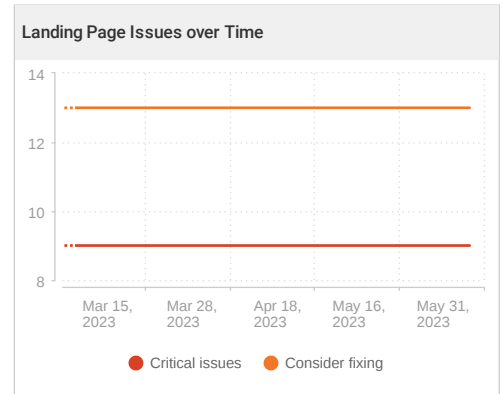

Detailed for www.emailtray.com

This report gives a detailed overview of the keywords' position on specific search engines (SEs) tied to the corresponding web pages of your site.

Applied Filters

✓ Compared with: the previous results (May 23, 2023)

Search engine / Keyword (3)	Global monthly searches	Local monthly searches - Washington, United S... ¹	Impressions from Google	Visits from Google	Position	SERP	Web page
Google.com (USA) - Washington, DC							
live mail login	49,500	260			-	-	
best gmail app for windows 10	390	10			-	-	
best free email client for windows 10	720	10			40 ▲ 1	5	/download-email-client.html
Google.com (USA) - Washington, DC							
live mail login	49,500	260			-	-	
best gmail app for windows 10	390	10			-	-	
best free email client for windows 10	720	10			43 ▲ 2	5	/download-email-client.html
Google.co.uk - London, UK							
live mail login	49,500	260			-	-	
best gmail app for windows 10	390	10			-	-	
best free email client for windows 10	720	10			52 ▲ 1	6	/download-email-client.html
Google.co.uk - London, UK							
live mail login	49,500	260			-	-	
best gmail app for windows 10	390	10			-	-	
best free email client for windows 10	720	10			56	6	/download-email-client.html

LEGEND: - Not found (8 positions) ▲ Positive change (3 positions)

TARGET LOCATION: 1. Washington, United States

Landing Page SEO Summary for www.emailtray.com

Top 5 best optimized landing pages

Landing page	Score	Critical issues
/download-email-client.html	24%	4
Home	37%	5