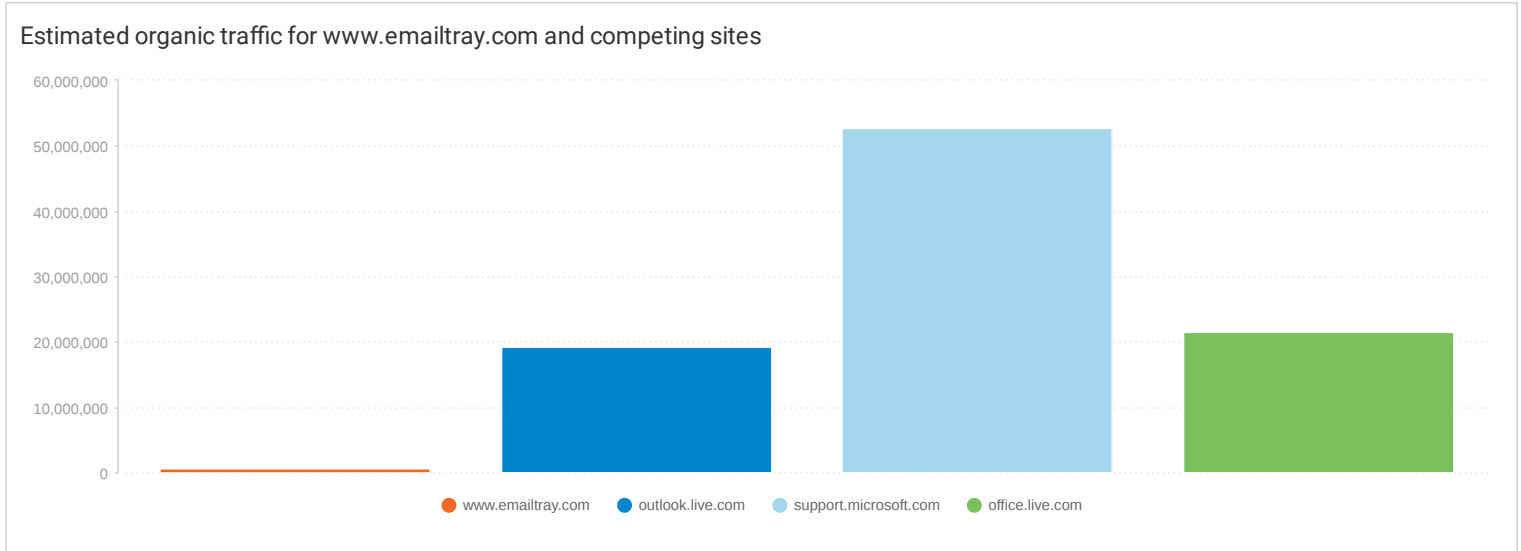

Competitor Traffic for www.emailtray.com

This report compares your website's traffic with that of competitors.

This report is provided by Traffic Analysis