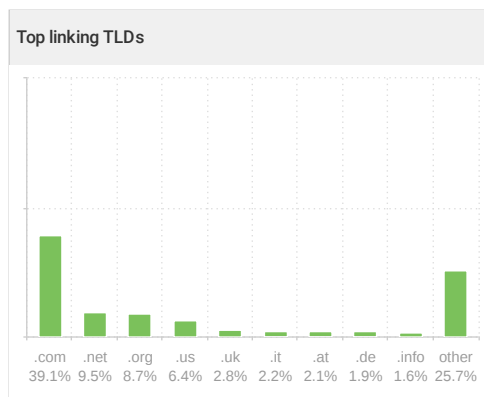

✔ Your website have Redirect homepage to HTTPS

✔ There are no 302 Redirects on your site

Competitor Traffic for www.emailtray.com

This report compares your website's traffic with that of competitors.

This report is provided by Traffic Analysis

My Backlinks Summary for www.emailtray.com

Top 5 Link Texts

Link text	Backlinks	Domain
smartphone penetration in ...	24	13
http://www.emailtray.com/	25	6
https://www.emailtray.com/...	30	1
emailtray	114	73
411143. emailtray.com	345	167

LEGEND: - Not found ▲ Positive change ▼ Negative change

Competitor Link Profile for www.emailtray.com

This report compares the backlink metrics of your site with those of your competitors.

Competitor new backlinks