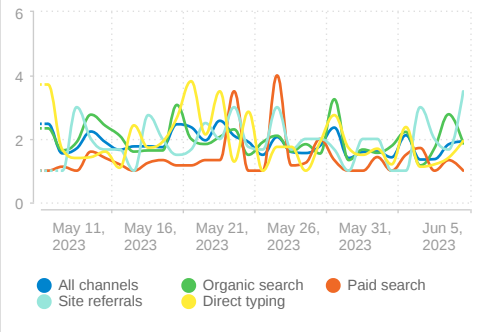

Traffic Analysis

Website traffic (or the number of visitors to your website) is important because the number of visitors equals the number of opportunities you have to add new customers.

Sessions by Device (Last 30 days)

Paid clicks trend (Last 30 days)

Social Analytics

Each mention in social media makes your brand more recognizable and brings you targeted traffic. The social media performance of your home page is compared to those of the best performers in your industry.

Competitor Social Citations

Social network	www.emailtray.com	support.microsoft.com	office.live.com	outlook.live.com
Facebook	197 ▼ 28	23.4K ▲ 11.7K	386K ▲ 228	1.9M ▲ 4.4K
Pinterest	-	41	-	1.2M ▲ 2
Home page mentions, total	197	23.5K	386K	3.2M

Business Location Insights

Google My Business is essential for Local SEO as it enables your business listing to appear in local search results for queries specific to your products or services.

Pages / Session by Source (Last 30 days)