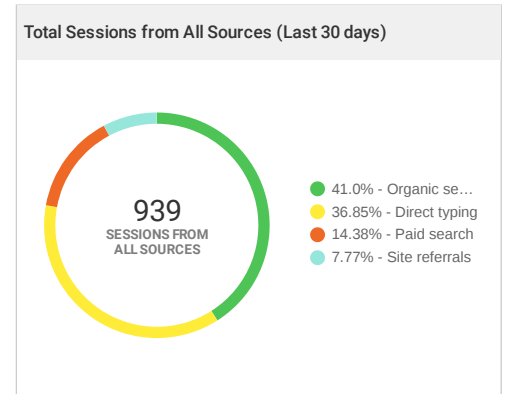

Competitor Social Citations

Social network	www.emailtray.com	support.microsoft.com	office.live.com	outlook.live.com
Facebook	197 ▼ 28	23.4K ▲ 11.7K	386K ▲ 228	1.9M ▲ 4.4K
Pinterest	-	41	-	1.2M ▲ 2
Home page mentions, total	197	23.5K	386K	3.2M

Business Location Insights

Google My Business is essential for Local SEO as it enables your business listing to appear in local search results for queries specific to your products or services.

Pages / Session by Source (Last 30 days)

LEGEND: - Not found ▲ Positive change ▼ Negative change

Google Analytics Summary for www.emailtray.com

Top 5 Cities by Sessions (Last 30 days)

City	Sessions	% Sessions
Montreal	16	2%
Lagos	13	2%
Johannesburg	10	1%
New York	10	1%
Columbus	9	1%

Detailed for www.emailtray.com

This report gives a detailed overview of the keywords' position on specific search engines (SEs) tied to the corresponding web pages of your site.

Applied Filters

✓ Compared with: the previous results (May 23, 2023)