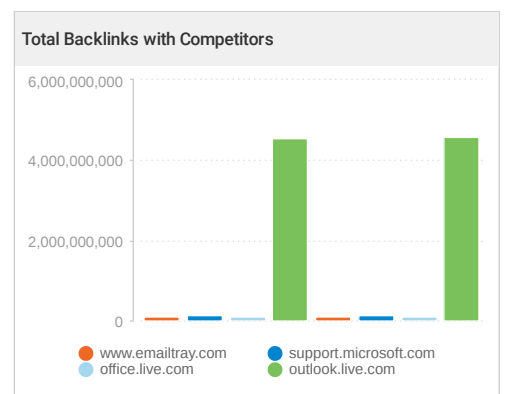

Top 5 Link Texts

Link text	Backlinks	Domain
smartphone penetration in ...	24	13
http://www.emailtray.com/	25	6
https://www.emailtray.com/...	30	1
emailtray	114	73
411143. emailtray.com	345	167