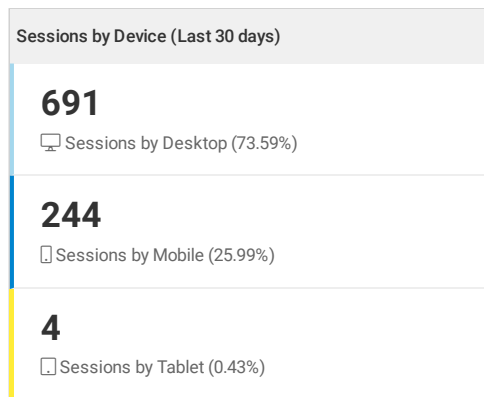

Competitor Social Citations

Social network	www.emailtray.com	support.microsoft.com	office.live.com	outlook.live.com
Facebook	197 ▼ 28	23.4K ▲ 11.7K	386K ▲ 228	1.9M ▲ 4.4K
Pinterest	-	41	-	1.2M ▲ 2
Home page mentions, total	197	23.5K	386K	3.2M

Business Location Insights

Google My Business is essential for Local SEO as it enables your business listing to appear in local search results for queries specific to your products or services.

Pages / Session by Source (Last 30 days)

LEGEND: - Not found ▲ Positive change ▼ Negative change

Google Analytics Summary for www.emailtray.com

Top 5 Cities by Sessions (Last 30 days)

City	Sessions	% Sessions
Montreal	16	2%
Lagos	13	2%
Johannesburg	10	1%
New York	10	1%
Columbus	9	1%