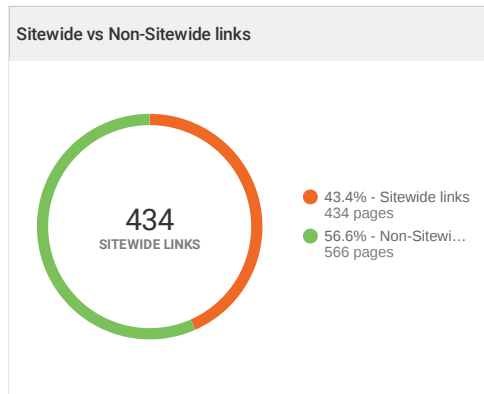

My Backlinks Summary for www.emailtray.com

Top 5 Link Texts

Link text	Backlinks	Domain
smartphone penetration in ...	24	13
http://www.emailtray.com/	25	6
https://www.emailtray.com/...	30	1
emailtray	114	73
411143. emailtray.com	345	167