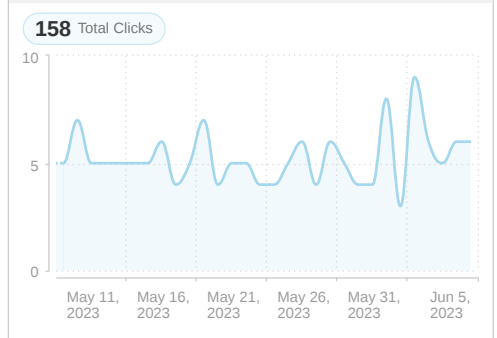

Ads efficiency

Google Ads (UA) efficiency (Last 30 days vs. The same previous period)

158 ▼ 77 Clicks	$0.39 ▲ $0.03 Cost per click	$61.24 ▼ $23.92 Cost
27 ▼ 9 Goal Completions	$2.27 ▼ $0.10 Cost per conversion	17.09% ▲ 1.77% Goal conversion rate

Paid clicks trend (Last 30 days)

Social Analytics

Each mention in social media makes your brand more recognizable and brings you targeted traffic. The social media performance of your home page is compared to those of the best performers in your industry.

Social Citations

 230 ▲ 45 Facebook engagement	 0 Pinterest Shares

Web Buzz

12 Unread posts	 Sara Ensley Smith | Obituaries | waltontribune.com Nov 04, 2022 by Walton Tribune
0 Favorite posts	
12 All posts	

Competitor Social Citations

Social network	www.emailtray.com	support.microsoft.com	office.live.com	outlook.live.com
Facebook	197 ▼ 28	23.4K ▲ 11.7K	386K ▲ 228	1.9M ▲ 4.4K
Pinterest	-	41	-	1.2M ▲ 2
Home page mentions, total	197	23.5K	386K	3.2M