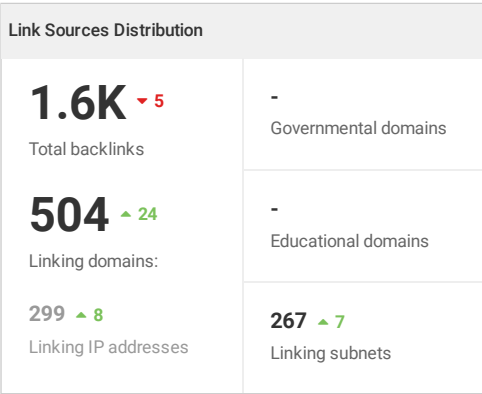

SEO Issues

35%
Site optimization

11
issues found

8
pages with issues

15
total pages analysed

Technical Issues

<p>3 Unique broken links</p>	<p>2 Page Not Found Issues</p>	<p>✓ No Server Issues</p>	<p>2 Links with a 301 Redirect</p>
	<p>✓ No Broken Images</p>	<p>✓ No Page Access Issues</p>	<p>✓ There are no 302 Redirects on your ...</p>
<p>2 Pages with errors</p>	<p>1 Broken Javascript files</p>	<p>✓ No Mixed Content Issues</p>	
	<p>✓ No Broken CSS files</p>	<p>1 Redirect chains</p>	
	<p>✓ No Broken links in CSS styles</p>	<p>✓ No Redirect loops</p>	

Pages in Google Index

Domains linked to, with the lowest Domain Trust Flow

Domain	Domain Trust Flow	Domain Citation Flow
findmysoft.com	41	44
about.com	67	56
cnet.com	85	77
google.com	99	100

Backlinks Profile

The number of backlinks pointing to your site shows Google how popular it is on the web. A large number of quality backlinks is a signal to rank your website higher. Low-quality (toxic) backlinks can have a negative impact on your site rankings or even provoke search engines to ban your pages.

Top 5 Link Texts

Link text	Backlinks	Domain
smartphone penetration in ...	24	13
http://www.emailtray.com/	25	6
https://www.emailtray.com/...	30	1
emailtray	114	73
411143. emailtray.com	345	167

Ads efficiency