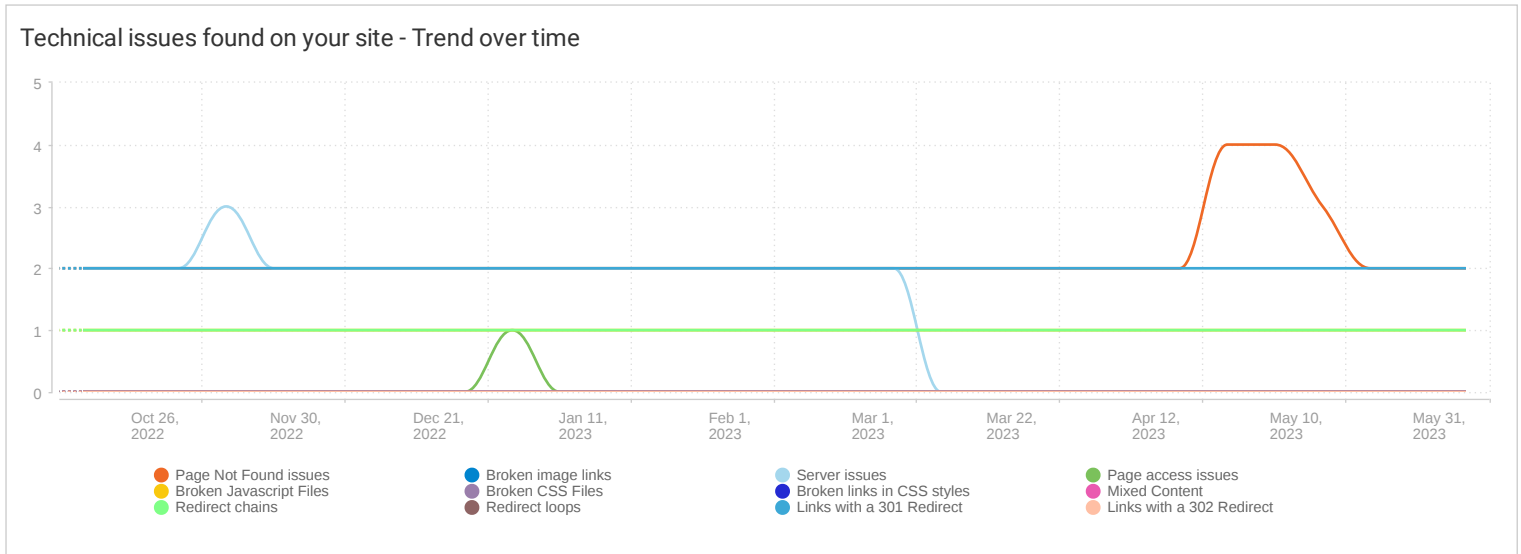

Technical Audit for www.emailtray.com

This report lists broken internal and external links found on your site.

Scanned unique pages 15	Pages with errors 2	Unique broken links 3	Not found pages and images 2
Server Issues 0	Page Access Issues 0	Mixed content issues 0