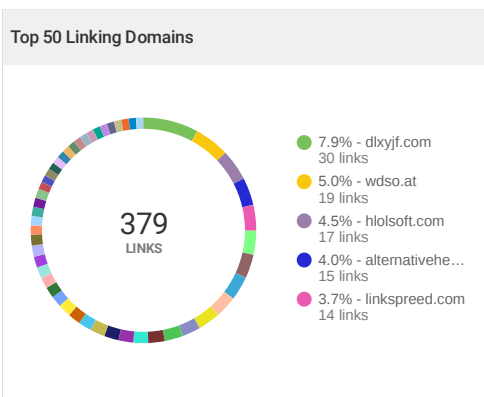

✔ Your website have Redirect homepage to HTTPS

✔ There are no 302 Redirects on your site

Competitor Traffic for www.emailtray.com

This report compares your website's traffic with that of competitors.

This report is provided by Traffic Analysis

My Backlinks Summary for www.emailtray.com

Top 5 Link Texts

Link text	Backlinks	Domain
smartphone penetration in ...	24	13
http://www.emailtray.com/	25	6
https://www.emailtray.com/...	30	1
emailtray	114	73
411143. emailtray.com	345	167